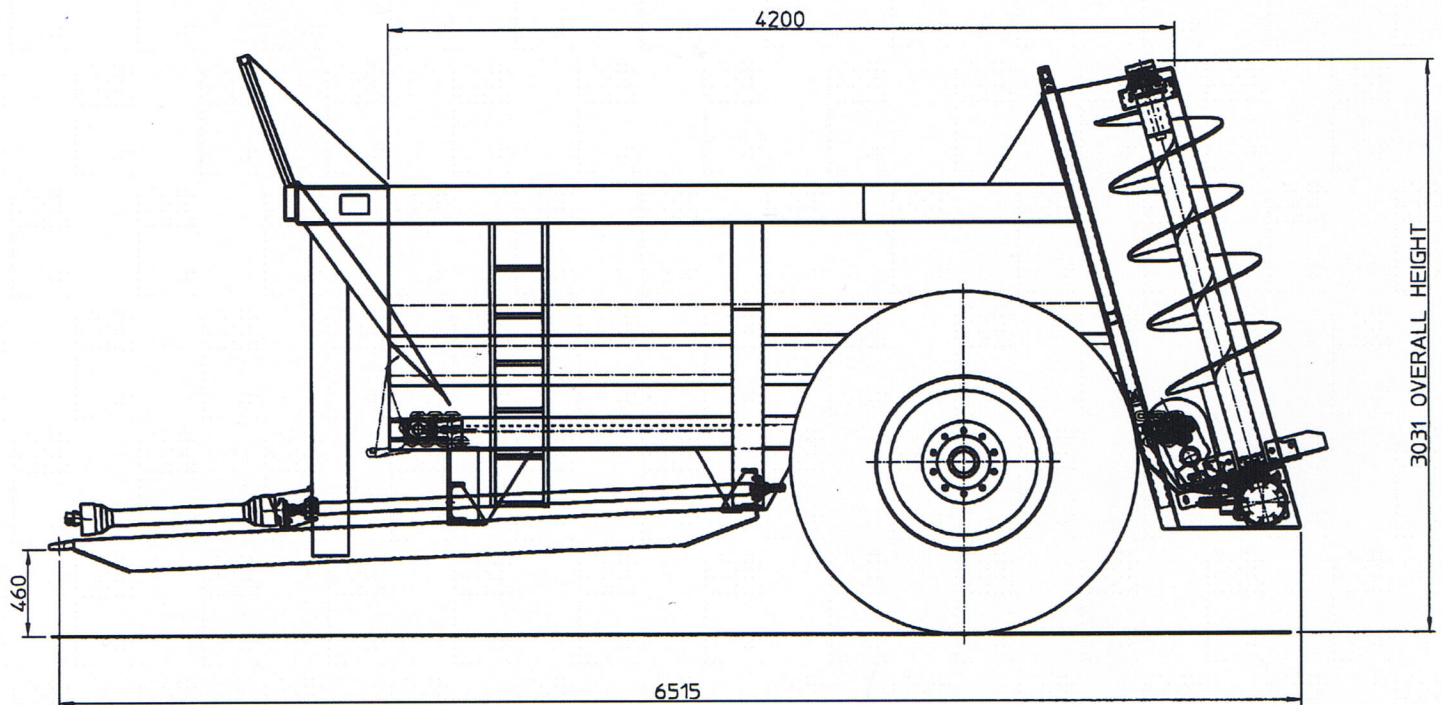

# Lowlander<sup>®</sup> 105 Compact

The Lowlander 105 Compact manure spreader has been added to the top selling Mark 4 range. The specification has been so popular that it is now being offered as a model in it's own right. Introduced to meet the needs of farmers and contractors working in restricted or confined areas, it is 1060mm (41 3/4") shorter in length than the standard Lowlander 105, yet retains the same load carrying and spreading capabilities.

TYRES: 580/70 R38  
 AXLES: 14 TONNE 110 SQ 10 STUD  
 BRAKES: 400x80 S CAM HYDRAULIC OPERATED  
 SUPPORT: SCREWJACK OR SKID  
 CAPACITY: 9.6 CU.METRES (LEVEL)  
 12.9 CU. METRES (HEAPED)

Telephone: 01362 860352  
 Fax: 01362 860930