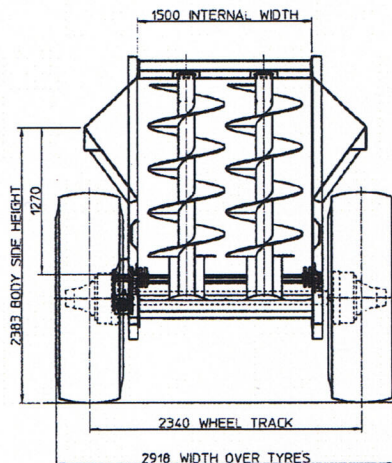

# Lowlander<sup>®</sup> 105 Compact

The Lowlander 105 Compact manure spreader has been added to the top selling Mark 4 range. The specification has been so popular that it is now being offered as a model in it's own right. Introduced to meet the needs of farmers and contractors working in restricted or confined areas, it is 1060mm (41 3/4") shorter in length than the standard Lowlander 105, yet retains the same load carrying and spreading capabilities.

TYRES: 580/70 R38  
 AXLES: 14 TONNE 110 SQ 10 STUD  
 BRAKES: 400x80 S CAM HYDRAULIC OPERATED  
 SUPPORT: SCREWJACK OR SKID  
 CAPACITY: 9.6 CU.METRES (LEVEL)  
 12.9 CU. METRES (HEAPED)

Telephone: 01362 860352  
 Fax: 01362 860930